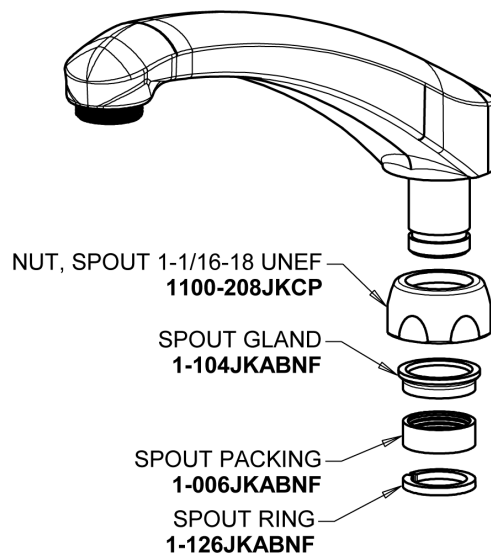

8" L Type Swing Spout L8LEOJKAB

2.2 GPM (8.3 L/min) Aerator E3JKABCP

For Technical Assistance:

Phone: 800-TEC-TRUE (832-8783)

Email: techsupport.us@chicagofaucets.com

2100 South Clearwater Drive
Des Plaines, IL 60018
Phone: 847-803-5000
chicagofaucets.com