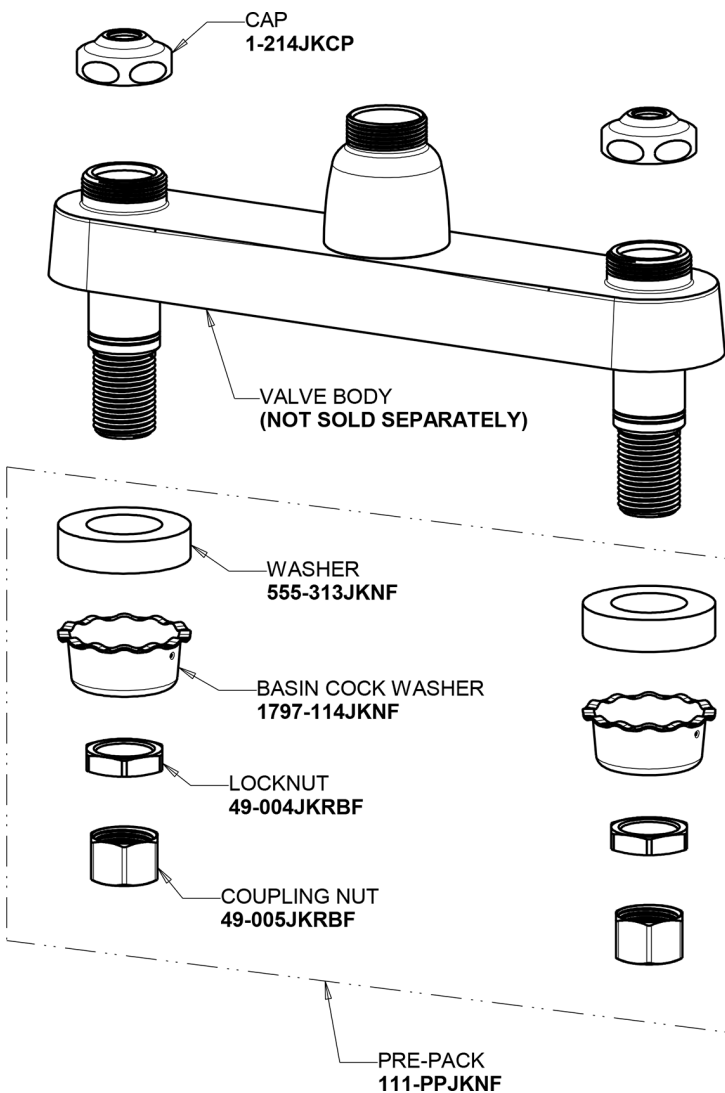

# Repair Parts

1100-317ABCP

Deck-mounted manual faucet with 8" centers

## Base Parts: