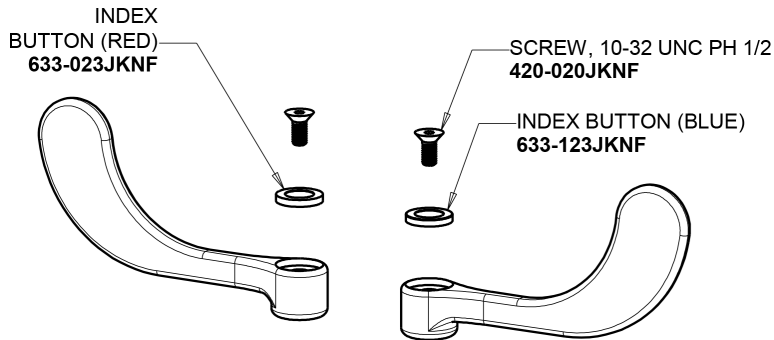

Repair Parts

1100-317ABCP

Deck-mounted manual faucet with 8" centers

CHICAGO FAUCETS®

Geberit Group

4" Wristblade Handle
317-PRJKCP

Quatern Compression Cartridge (pair)
1-099XTJKABNF (right)
1-100XTJKABNF (left)