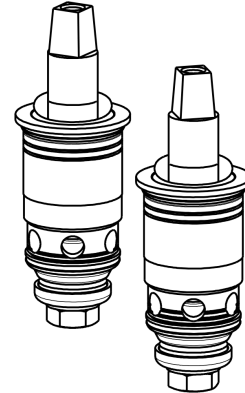

For Technical Assistance:

Phone: 800-TEC-TRUE (832-8783)

Email: techsupport.us@chicagofaucets.com

2100 South Clearwater Drive

Des Plaines, IL 60018

Phone: 847-803-5000

chicagofaucets.com