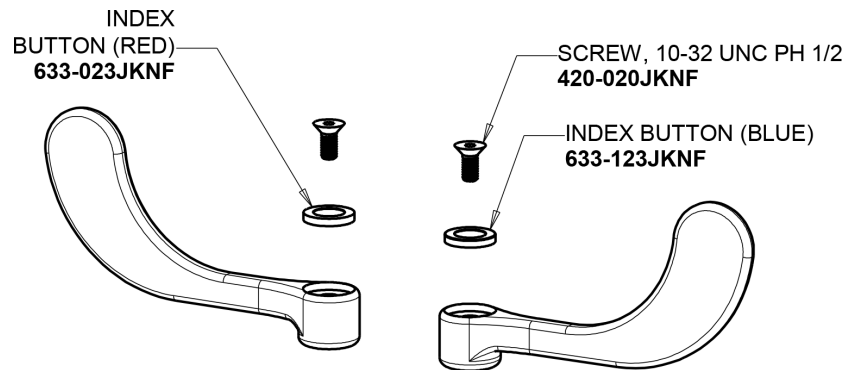

Repair Parts

1100-317XKABCP

Deck-mounted manual faucet with 8" centers

CHICAGO FAUCETS®

Geberit Group

Base Parts:

8" L Type Swing Spout L8LEOJKAB

For Technical Assistance:

Deck-mounted manual faucet with 8" centers

CHICAGO FAUCETS®

Geberit Group

4" Wristblade Handle
317-PRJKCP

2.2 GPM (8.3 L/min) Aerator
E3JKABCP

Ceramic 1/4-Turn Cartridge (pair)
1-099XKJKABNF (right)
1-100XKJKABNF (left)