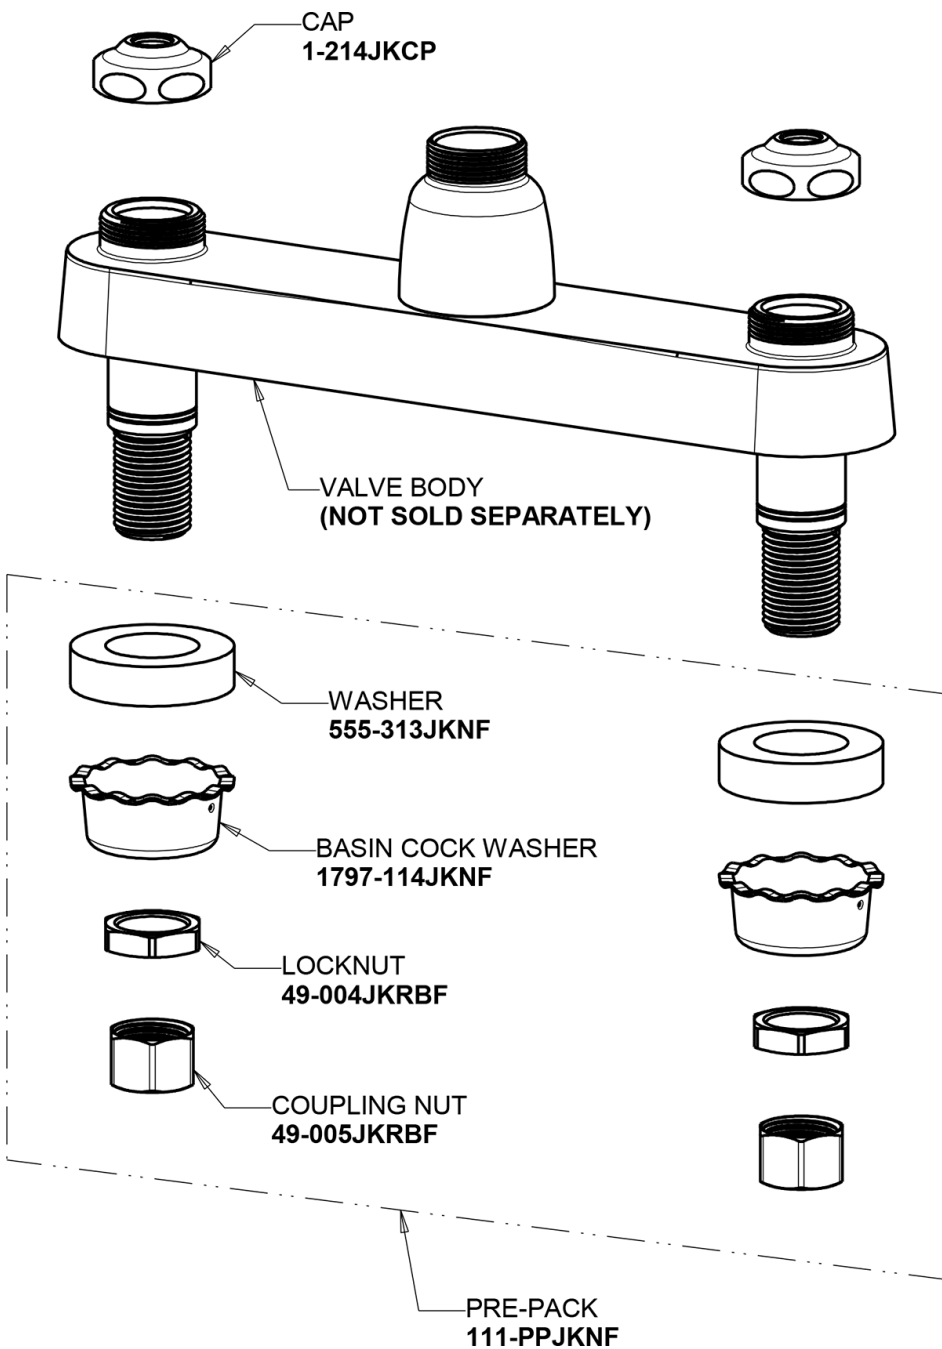

Repair Parts

1100-317XKABCP

Deck-mounted manual faucet with 8" centers

CHICAGO FAUCETS®

Geberit Group

Base Parts:

8" L Type Swing Spout L8LEOJKAB

For Technical Assistance:

Deck-mounted manual faucet with 8" centers

CHICAGO FAUCETS®

Geberit Group

4" Wristblade Handle
317-PRJKCP

2.2 GPM (8.3 L/min) Aerator
E3JKABCP

Ceramic 1/4-Turn Cartridge (pair)
1-099XKJKABNF (right)
1-100XKJKABNF (left)