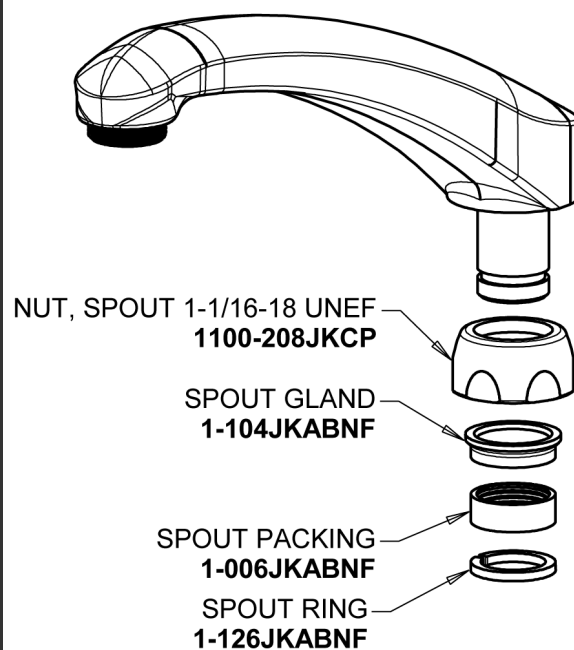

Repair Parts

1100-317XKABCP

Deck-mounted manual faucet with 8" centers

CHICAGO FAUCETS®

Geberit Group

Base Parts:

8" L Type Swing Spout L8LEOJKAB

For Technical Assistance:

Deck-mounted manual faucet with 8" centers

CHICAGO FAUCETS®

Geberit Group

4" Wristblade Handle
317-PRJKCP

2.2 GPM (8.3 L/min) Aerator
E3JKABCP

Ceramic 1/4-Turn Cartridge (pair)
1-099XKJKABNF (right)
1-100XKJKABNF (left)